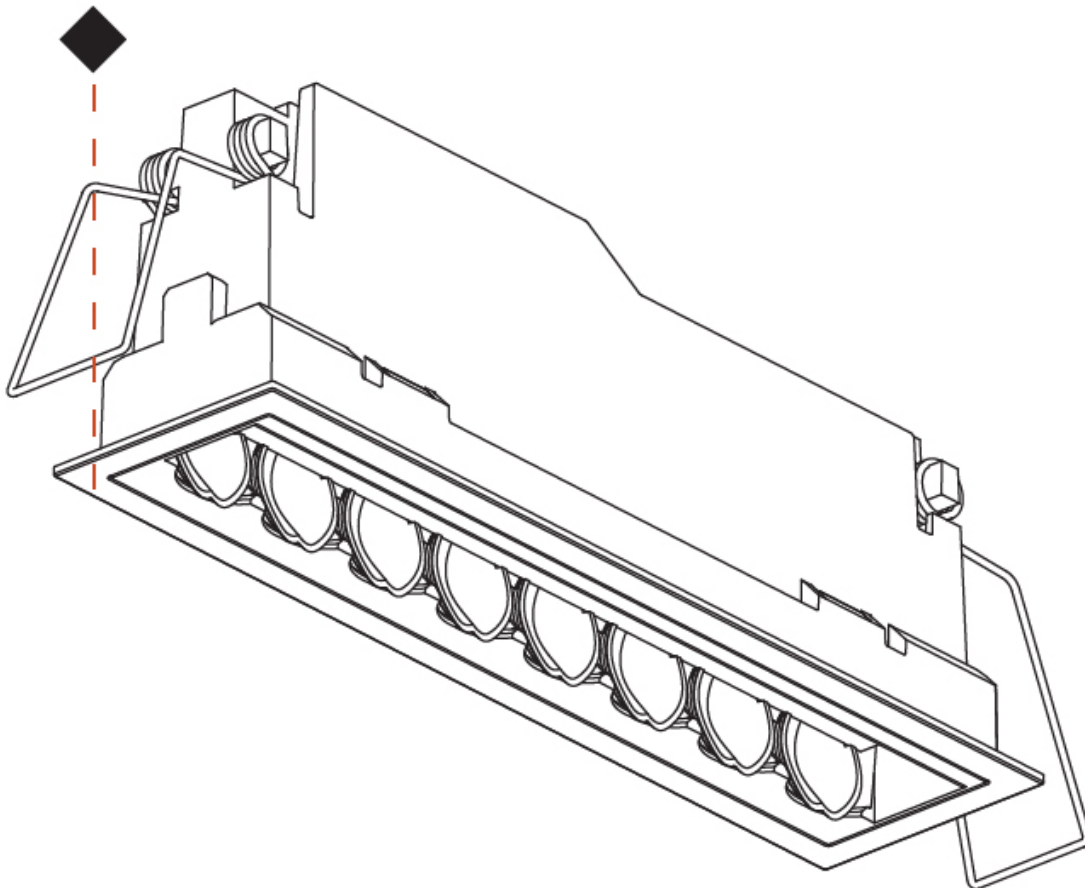

MAGIQ HOLLOW WALLWASH KORONA RECESSED

A35584-

PROJECT	_____
TYPE	_____
SPECIFIER	_____
QUANTITY	_____
DATE	_____